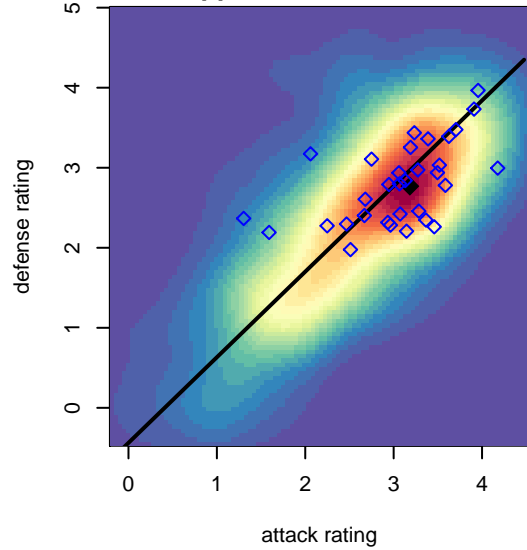

**attack and defense rating
relative to others at age
and all opponents in last 13 months**