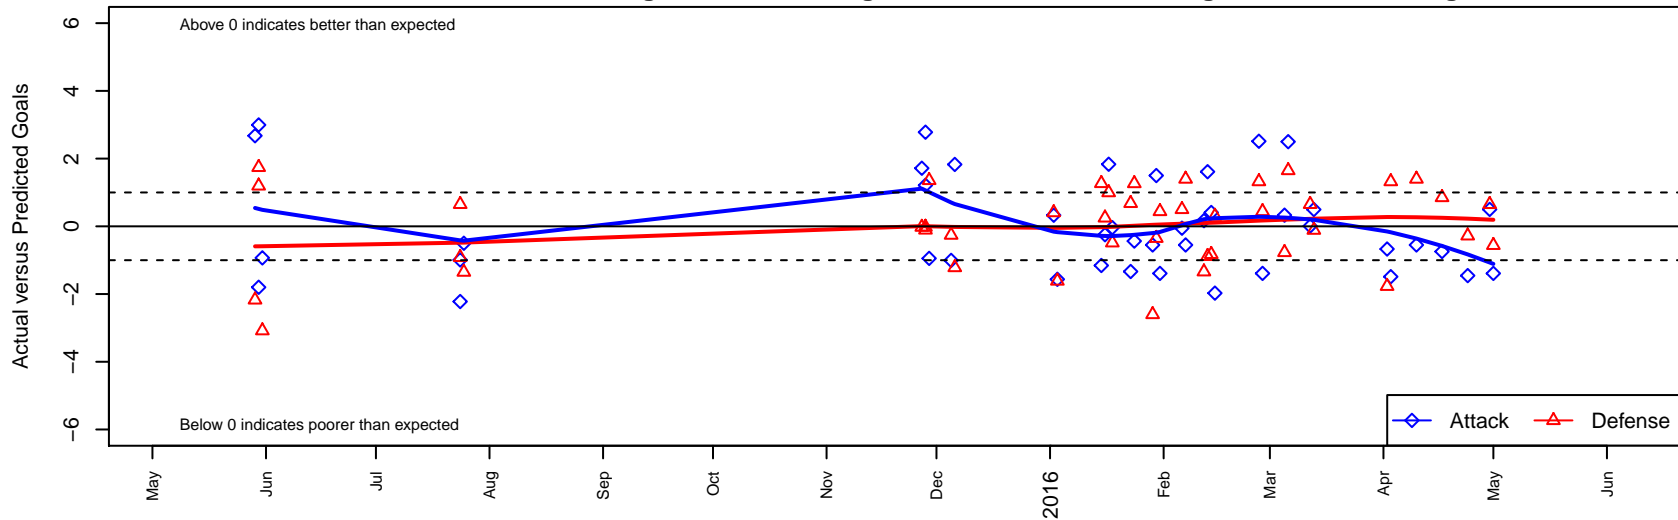

FC Portland Navy B99

FC Portland
 Portland, OR
 B99 total strength=1659
 attack=24.13 defense=15.95
 fall league = PTT B99 Premier Green

alt names used:
 Fc Portland U99b Navy
 FC PORTLAND ACADEMY FC PORTLAND 99
 FC PORTLAND ACADEMY FC PORTLAND 99
 FC Portland 99B NAVY 16
 FC PORTLAND ACADEMY FC PORTLAND 99
 FC PORTLAND U99B NAVY
 FC Portland 99B NAVY 16

Venues played:
 2014 Showcase of Champions Showcase Red
 2014 Showcase of Champions WCDA U15
 2015 Oswego Nike Cup Gold U16
 2015 LV Mayors Fall Classic U-16 WCDA U16
 2015 FWRL B99
 2015 Portland Winter Showcase U16
 2015 PTT B99 Premier Green
 2015 PDT Phoenix Showcase – Blue U16
 2015 OYS State Cup B99

FC Portland Navy B99
 Dots are actual minus expected GF (blue circles) and GA (red triangles).
 Blue line is smoothed change in attack strength. Red is smoothed change in defense strength.

**attack and defense variance (black dot)
relative to other teams
and top 10 in region**