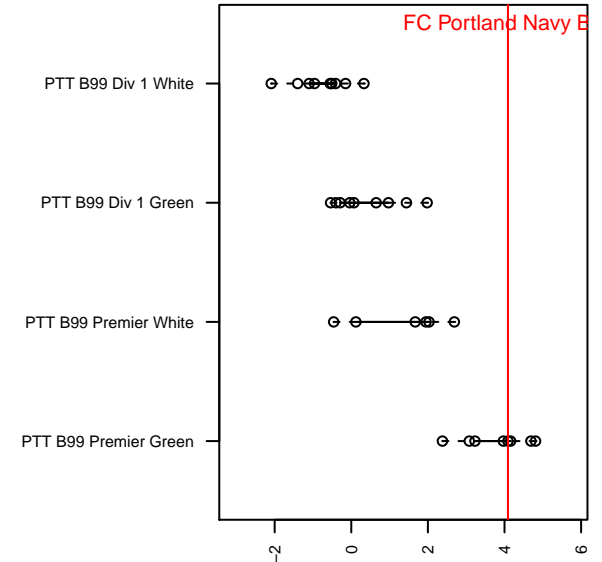

**attack and defense rating
relative to others at age
and all opponents in last 13 months**